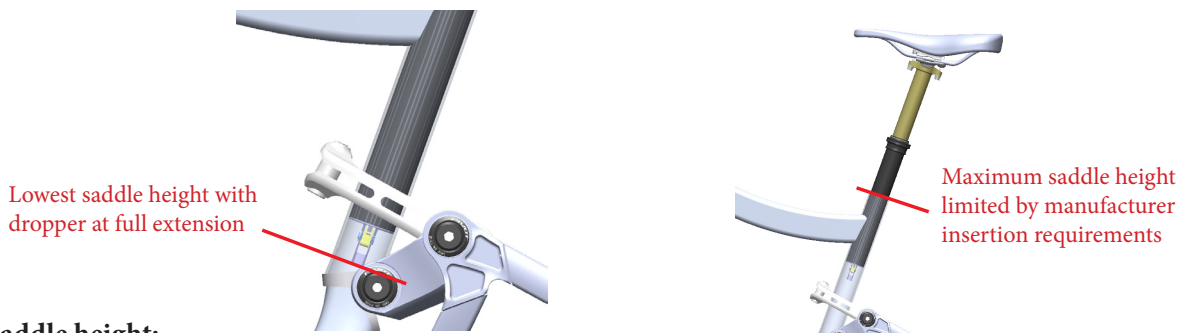

Seatpost range:

The Mach 6 Aluminum features a low stand-over height and short seat tubes to allow the use of longer travel dropper posts and and/or more flexibility for a wider range of rider sizes.

There are some limitations that each dropper post can accommodate for each frame size based on the individual riders saddle height, so it is important to check fit before choosing the travel and model of dropper post for your Mach 6 Aluminum.

Find your saddle height:

1. On a current bike with the seat at max height (basically your XC saddle height), measure from the center of the crank spindle to the top of the seat (the “X” measurement in the illustration).
2. Choose your Mach 6 Aluminum frame size.
3. Based on your frame size selection, you can review the chart below to select the longest travel post that you are able to run. Your saddle height needs to fall in between the “Minimum” and “Maximum” saddle height measurements listed on the chart. For instance, if you want to run a 150mm FOX Transfer post on a medium Mach 6 Aluminum and your saddle height does not fall between 73.4cm (28.9”) and 83.1cm (32.7”) then you need to order the 125mm post instead.

Frame Size	XS		S		M		L		XL	
saddle height range METRIC (CM)	Lowest saddle height (x)	Maximum saddle height (x)	Lowest saddle height (x)	Maximum saddle height (x)	Lowest saddle height (x)	Maximum saddle height (x)	Lowest saddle height (x)	Maximum saddle height (x)	Lowest saddle height (x)	Maximum saddle height (x)
KS Lev Integra 100	60.7cm	67.4cm	63.3cm	70.0cm	63.6cm	73.1cm	66.8cm	76.3cm	70.6cm	80.1cm
FOX Transfer 125	65.7cm	72.4cm	68.3cm	75.0cm	68.4cm	78.1cm	69.3cm	81.3cm	73.1cm	85.1cm
FOX Transfer 150	70.7cm	77.4cm	73.3cm	80.0cm	73.4cm	83.1cm	73.1cm	86.3cm	75.6cm	90.1cm