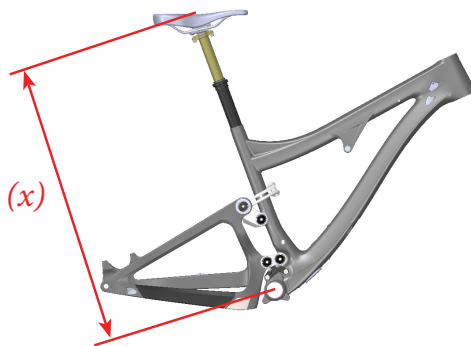

**Seatpost range:**

The Mach 6 Carbon features a low stand-over height and short seat tubes to allow the use of longer travel dropper posts and/or more flexibility for a wider range of rider sizes.

There are some limitations that each dropper post can accommodate for each frame size based on the individual riders saddle height, so it is important to check fit before choosing the travel and model of dropper post for your Mach 6 Carbon.

**Find your saddle height:**

1. On a current bike with the seat at max height (basically your XC saddle height), measure from the center of the crank spindle to the top of the seat (the “X” measurement in the illustration).
2. Choose your Mach 6 Carbon frame size.
3. Based on your frame size selection, you can review the chart below to select the longest travel post that you are able to run. Your saddle height needs to fall in between the “Minimum” and “Maximum” saddle height measurements listed on the chart. For instance, if you want to run a 150mm FOX Transfer post on a medium Mach 6 Carbon and your saddle height does not fall between 74.7cm (29.4”) and 83.4cm (32.8”) then you need to order the 125mm post instead.

Frame Size	XS		S		M		L		XL	
saddle height range METRIC (CM)	Lowest saddle height (x)	Maximum saddle height (x)	Lowest saddle height (x)	Maximum saddle height (x)	Lowest saddle height (x)	Maximum saddle height (x)	Lowest saddle height (x)	Maximum saddle height (x)	Lowest saddle height (x)	Maximum saddle height (x)
KS Lev Integra 100	57.1cm	64.1cm	60.8cm	67.8cm	62.8cm	69.8cm	65.9cm	72.9cm	69.7cm	76.7cm
FOX Transfer 125	66cm	72.7cm	69.7cm	76.4cm	69.7cm	78.4cm	70.3cm	81.5cm	78.1cm	85.3cm
FOX Transfer 150	71cm	77.7cm	74.7cm	81.4cm	74.7cm	83.4cm	75.3cm	86.5cm	83.1cm	90.3cm