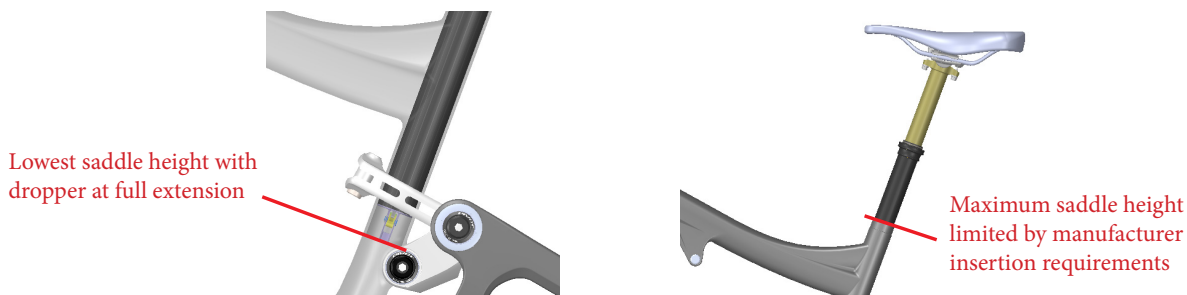

**Seatpost range:**

The Mach 6 Carbon features a low stand-over height and short seat tubes to allow the use of longer travel dropper posts and/or more flexibility for a wider range of rider sizes.

There are some limitations that each dropper post can accommodate for each frame size based on the individual riders saddle height, so it is important to check fit before choosing the travel and model of dropper post for your Mach 6 Carbon.

**Find your saddle height:**

1. On a current bike with the seat at max height (basically your XC saddle height), measure from the center of the crank spindle to the top of the seat (the “X” measurement in the illustration).
2. Choose your Mach 6 Carbon frame size.
3. Based on your frame size selection, you can review the chart below to select the longest travel post that you are able to run. Your saddle height needs to fall in between the “Minimum” and “Maximum” saddle height measurements listed on the chart. For instance, if you want to run a 150mm FOX Transfer post on a medium Mach 6 Carbon and your saddle height does not fall between 74.7cm (29.4”) and 83.4cm (32.8”) then you need to order the 125mm post instead.

Frame Size	XS		S		M		L		XL	
saddle height range METRIC (CM)	Lowest saddle height (x)	Maximum saddle height (x)	Lowest saddle height (x)	Maximum saddle height (x)	Lowest saddle height (x)	Maximum saddle height (x)	Lowest saddle height (x)	Maximum saddle height (x)	Lowest saddle height (x)	Maximum saddle height (x)
KS Lev Integra 100	57.1cm	64.1cm	60.8cm	67.8cm	62.8cm	69.8cm	65.9cm	72.9cm	69.7cm	76.7cm
FOX Transfer 125	66cm	72.7cm	69.7cm	76.4cm	69.7cm	78.4cm	70.3cm	81.5cm	78.1cm	85.3cm
FOX Transfer 150	71cm	77.7cm	74.7cm	81.4cm	74.7cm	83.4cm	75.3cm	86.5cm	83.1cm	90.3cm