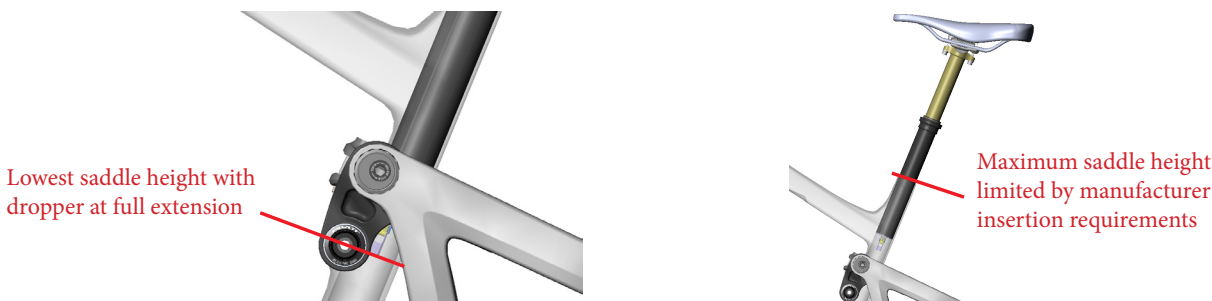

**Seatpost range:**

The Firebird 29 features a low stand-over height and short seat tubes to allow the use of longer travel dropper posts and/or more flexibility for a wider range of rider sizes.

There are some limitations that each dropper post can accommodate for each frame size based on the individual riders saddle height, so it is important to check fit before choosing the travel and model of dropper post for your Firebird 29.

**Find your saddle height:**

1. On a current bike with the seat at max height (basically your XC saddle height), measure from the center of the crank spindle to the top of the seat (the “X” measurement in the illustration).
2. Choose your Firebird 29 frame size.
3. Based on your frame size selection, you can review the chart below to select the longest travel post that you are able to run. Your saddle height needs to fall in between the “Minimum” and “Maximum” saddle height measurements listed on the chart. For instance, if you want to run a 150mm FOX Transfer post on a medium Firebird 29 and your saddle height does not fall between 74.5cm (29.3”) and 82.7cm (32.5”) then you need to order the 125mm post instead. For reference, the Small comes with a KS Lev 125, the Medium comes with a KS Lev 150, and the Large and X-Large comes with a Fox Transfer 150.

Frame Size	S		M		L		XL	
saddle height range METRIC (CM)	Lowest saddle height (x)	Maximum saddle height (x)	Lowest saddle height (x)	Maximum saddle height (x)	Lowest saddle height (x)	Maximum saddle height (x)	Lowest saddle height (x)	Maximum saddle height (x)
KS Lev Integra 125	64.5 cm	70.0 cm	65.2 cm	73.1 cm	67.4 cm	76.4 cm	71.3 cm	80.2 cm
KS Lev Integra 150	67.0 cm	72.4 cm	67.7 cm	75.6 cm	67.9 cm	78.8 cm	71.8 cm	82.7 cm
FOX Transfer 125	68.9 cm	74.5 cm	69.5 cm	77.7 cm	69.0 cm	80.9 cm	72.8 cm	84.8 cm
FOX Transfer 150	73.8 cm	79.5 cm	74.5 cm	82.7 cm	73.8 cm	85.9 cm	77.6 cm	89.7 cm