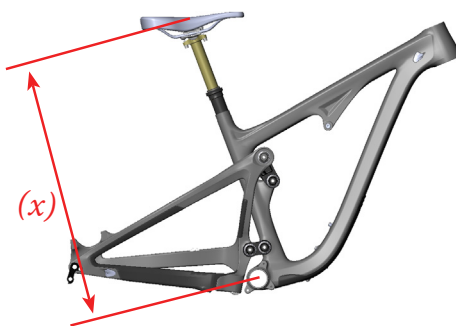

**Seatpost range:**

The Trail429 features a low stand-over height and short seat tubes to allow the use of longer travel dropper posts and/or more flexibility for a wider range of rider sizes.

There are some limitations that each dropper post can accommodate for each frame size based on the individual riders saddle height, so it is important to check fit before choosing the travel and model of dropper post for your Trail429.

**Find your saddle height:**

1. On a current bike with the seat at max height (basically your XC saddle height), measure from the center of the crank spindle to the top of the seat (the “X” measurement in the illustration).
2. Choose your Trail429 frame size.
3. Based on your frame size selection, you can review the chart below to select the longest travel post that you are able to run. Your saddle height needs to fall in between the “Minimum” and “Maximum” saddle height measurements listed on the chart. For instance, if you want to run a 150mm FOX Transfer post on a medium Trail429 and your saddle height does not fall between 68.9cm (27.1”) and 83.4cm (32.8”) then you need to order the 125mm post instead. For reference, the x-small Trail429 will ship with the KS Lev 100 seat post, the small Trail429 will ship with the 125mm Fox Transfer post, and the medium, large, and x-large Trail429 will ship with the 150mm Fox Transfer post.

Frame Size	XS		S		M		L		XL	
saddle height range METRIC (CM)	Lowest saddle height (x)	Maximum saddle height (x)	Lowest saddle height (x)	Maximum saddle height (x)	Lowest saddle height (x)	Maximum saddle height (x)	Lowest saddle height (x)	Maximum saddle height (x)	Lowest saddle height (x)	Maximum saddle height (x)
KS Lev Integra 100	55.7 cm	62.7 cm	59.5 cm	66.5 cm	62.7 cm	69.7 cm	65.8 cm	72.8 cm	69.6 cm	76.6 cm
FOX Transfer 125	59.3 cm	71.3 cm	63.1 cm	75.1 cm	66.3 cm	78.2 cm	69.4 cm	81.4 cm	73.2 cm	85.2 cm
FOX Transfer 150	64.1 cm	76.3 cm	66.4 cm	80.1 cm	68.8 cm	83.2 cm	71.9 cm	86.4 cm	75.7 cm	90.2 cm