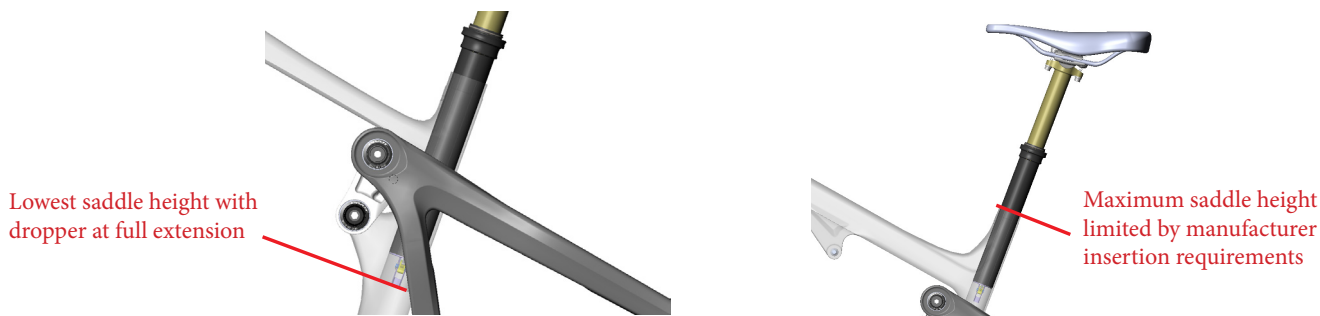

**Seatpost range:**

The Trail429 features a low stand-over height and short seat tubes to allow the use of longer travel dropper posts and/or more flexibility for a wider range of rider sizes.

There are some limitations that each dropper post can accommodate for each frame size based on the individual riders saddle height, so it is important to check fit before choosing the travel and model of dropper post for your Trail429.

**Find your saddle height:**

1. On a current bike with the seat at max height (basically your XC saddle height), measure from the center of the crank spindle to the top of the seat (the “X” measurement in the illustration).
2. Choose your Trail429 frame size.
3. Based on your frame size selection, you can review the chart below to select the longest travel post that you are able to run. Your saddle height needs to fall in between the “Minimum” and “Maximum” saddle height measurements listed on the chart. For instance, if you want to run a 150mm FOX Transfer post on a medium Trail429 and your saddle height does not fall between 68.9cm (27.1”) and 83.4cm (32.8”) then you need to order the 125mm post instead. For reference, the x-small Trail429 will ship with the KS Lev 100 seat post, the small Trail429 will ship with the 125mm Fox Transfer post, and the medium, large, and x-large Trail429 will ship with the 150mm Fox Transfer post.

Frame Size	XS		S		M		L		XL	
saddle height range METRIC (CM)	Lowest saddle height (x)	Maximum saddle height (x)	Lowest saddle height (x)	Maximum saddle height (x)	Lowest saddle height (x)	Maximum saddle height (x)	Lowest saddle height (x)	Maximum saddle height (x)	Lowest saddle height (x)	Maximum saddle height (x)
KS Lev Integra 100	55.7 cm	62.7 cm	59.5 cm	66.5 cm	62.7 cm	69.7 cm	65.8 cm	72.8 cm	69.6 cm	76.6 cm
FOX Transfer 125	59.3 cm	71.3 cm	63.1 cm	75.1 cm	66.3 cm	78.2 cm	69.4 cm	81.4 cm	73.2 cm	85.2 cm
FOX Transfer 150	64.1 cm	76.3 cm	66.4 cm	80.1 cm	68.8 cm	83.2 cm	71.9 cm	86.4 cm	75.7 cm	90.2 cm