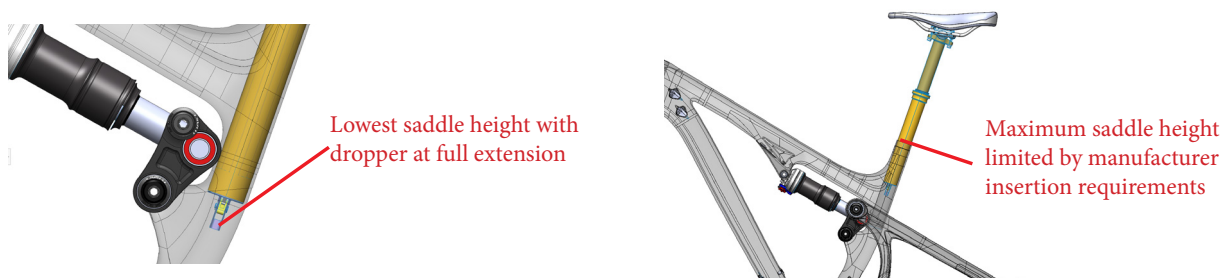

**Seatpost range:**

The Mach 5.5c features a low stand-over height and short seat tubes to allow the use of longer travel dropper posts and/or more flexibility for a wider range of rider sizes.

There are some limitations that each dropper post can accommodate for each frame size based on the individual riders saddle height, so it is important to check fit before choosing the travel and model of dropper post for your Mach 5.5c.

**Find your saddle height:**

1. On a current bike with the seat at max height (basically your XC saddle height), measure from the center of the crank spindle to the top of the seat (the “x” measurement in the illustration).
2. Choose your Mach 5.5c frame size.
3. Based on your frame size selection, you can review the chart below to select the longest travel post that you are able to run. Your saddle height needs to fall in between the “Minimum” and “Maximum” saddle height measurements listed on the chart. For instance, if you want to run a 150mm FOX Transfer post on a medium Mach 5.5 C and your saddle height does not fall between 72.9cm (28.7”) and 83.1cm (32.8”) then you need to order the 125mm post instead. For the Mach 5.5c dropper availability, the XS and S frames can ship with the KS 100mm or FOX Transfer 125mm dropper. All other sizes will ship with the FOX Transfer 125mm or 150mm dropper.

Frame Size	XS		S		M		L		XL	
saddle height range METRIC (CM)	Lowest saddle height (x)	Maximum saddle height (x)	Lowest saddle height (x)	Maximum saddle height (x)	Lowest saddle height (x)	Maximum saddle height (x)	Lowest saddle height (x)	Maximum saddle height (x)	Lowest saddle height (x)	Maximum saddle height (x)
KS Lev Integra 100	55.6cm	62.6cm	59.4cm	66.4cm	62.5cm	69.5cm	65.7cm	72.7cm	69.5cm	76.5cm
FOX Transfer 125	63.0cm	71.2cm	66.8cm	75.0cm	67.9cm	78.1cm	69.3cm	81.3cm	73.1cm	85.1cm
FOX Transfer 150	68.0cm	76.2cm	71.8cm	80.0cm	72.9cm	83.1cm	73.1cm	86.3cm	75.6cm	90.1cm