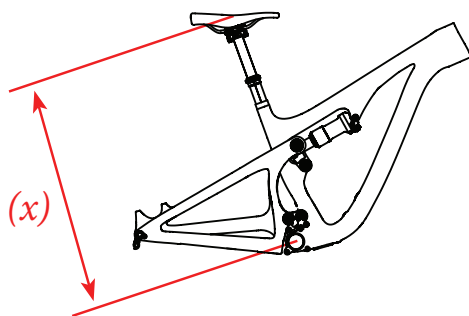

**Seatpost range:**

The Mach 5.5c features a low stand-over height and short seat tubes to allow the use of longer travel dropper posts and/or more flexibility for a wider range of rider sizes.

There are some limitations that each dropper post can accommodate for each frame size based on the individual riders saddle height, so it is important to check fit before choosing the travel and model of dropper post for your Mach 5.5c.

**Find your saddle height:**

1. On a current bike with the seat at max height (basically your XC saddle height), measure from the center of the crank spindle to the top of the seat (the “x” measurement in the illustration).
2. Choose your Mach 5.5c frame size.
3. Based on your frame size selection, you can review the chart below to select the longest travel post that you are able to run. Your saddle height needs to fall in between the “Minimum” and “Maximum” saddle height measurements listed on the chart. For instance, if you want to run a 150mm FOX Transfer post on a medium Mach 5.5 C and your saddle height does not fall between 72.9cm (28.7”) and 83.1cm (32.8”) then you need to order the 125mm post instead. For the Mach 5.5c dropper availability, the XS and S frames can ship with the KS 100mm or FOX Transfer 125mm dropper. All other sizes will ship with the FOX Transfer 125mm or 150mm dropper.

Frame Size	XS		S		M		L		XL	
saddle height range METRIC (CM)	Lowest saddle height (x)	Maximum saddle height (x)	Lowest saddle height (x)	Maximum saddle height (x)	Lowest saddle height (x)	Maximum saddle height (x)	Lowest saddle height (x)	Maximum saddle height (x)	Lowest saddle height (x)	Maximum saddle height (x)
KS Lev Integra 100	55.6cm	62.6cm	59.4cm	66.4cm	62.5cm	69.5cm	65.7cm	72.7cm	69.5cm	76.5cm
FOX Transfer 125	63.0cm	71.2cm	66.8cm	75.0cm	67.9cm	78.1cm	69.3cm	81.3cm	73.1cm	85.1cm
FOX Transfer 150	68.0cm	76.2cm	71.8cm	80.0cm	72.9cm	83.1cm	73.1cm	86.3cm	75.6cm	90.1cm