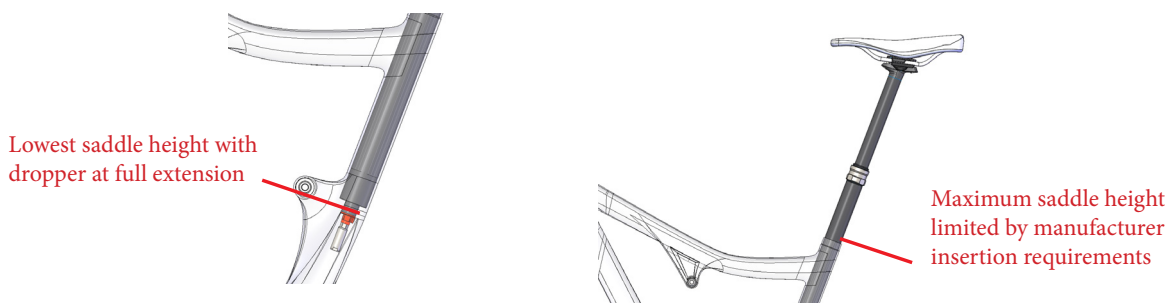

Seatpost range:

The Mach 429 Trail features a low stand-over height and short seat tubes to allow the use of longer travel dropper posts and and/or more flexibility for a wider range of rider sizes.

There are some limitations that each dropper post can accommodate for each frame size based on the individual riders saddle height, so it is important to check fit before choosing the travel and model of dropper post for your Pivot.

Find your saddle height:

1. On a current bike with the seat at max height (basically your XC saddle height), measure from the center of the crank spindle to the top of the seat (the “x” measurement in the illustration).
2. Choose your Mach 429 Trail frame size.
3. Based on your frame size selection, you can review the chart below to select the longest travel post that you are able to run. Your saddle height needs to fall in between the “Minimum” and “Maximum” saddle height measurements listed on the chart. For instance, if you want to run a 150mm FOX Transfer post on a medium Mach 429 Trail and your saddle height does not fall between 74.4cm(29.0”) and 86.1cm (33.6”) then you need to order the 125mm post instead. For reference, small Mach 429 Trail bikes will ship with the KS 100mm dropper and all other sizes will ship with the FOX Transfer 125mm unless otherwise requested.

Frame Size	S		M		L		XL	
saddle height range METRIC (CM)	Lowest saddle height (x)	Maximum saddle height (x)	Lowest saddle height (x)	Maximum saddle height (x)	Lowest saddle height (x)	Maximum saddle height (x)	Lowest saddle height (x)	Maximum saddle height (x)
KS Lev Integra 100	60.6cm	68.6cm	64.5cm	72.5cm	68.2cm	76.2cm	72.1cm	80.1cm
FOX Transfer 125	69.3cm	77.2cm	69.4cm	81.1cm	71.8cm	84.8cm	75.7cm	88.7cm
FOX Transfer 150	74.3cm	82.2cm	74.4cm	86.1cm	74.3cm	89.8cm	78.2cm	93.7cm