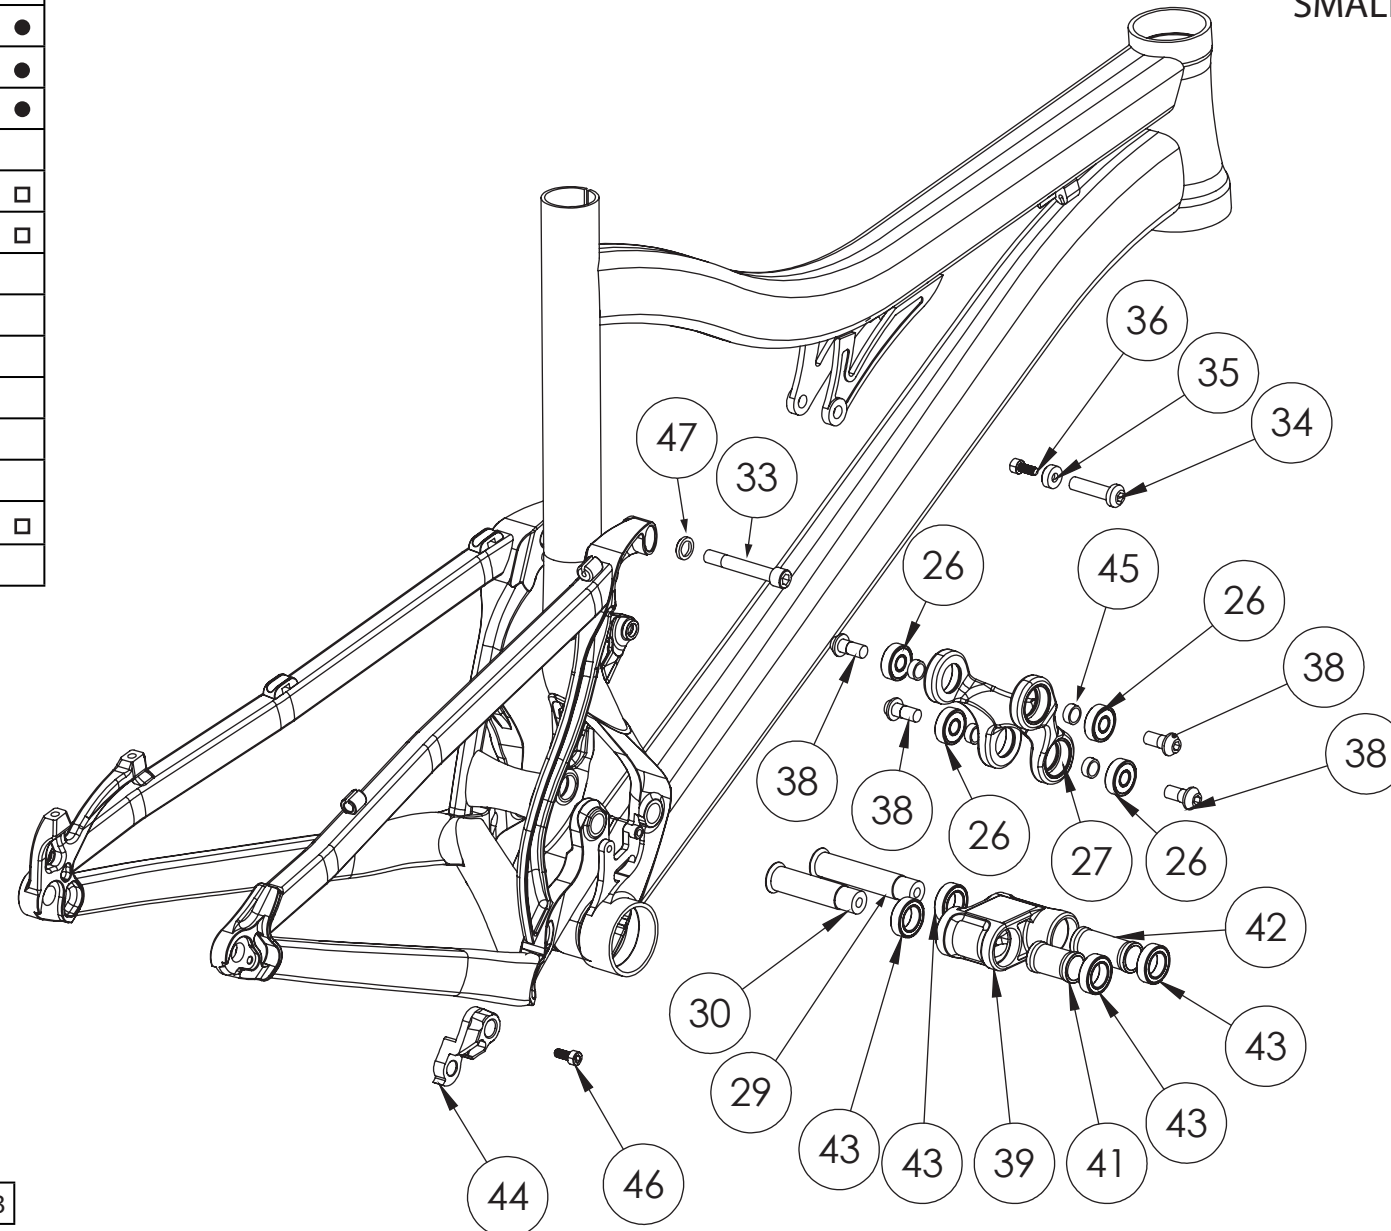

NUMBER	PART NAME	Torque	*
26	FP-BRG-608-LLBMAX		
27	FP-LNK-UL-60MM-V1-R1		
29	FP-BLT-M14*76-RED	35 Nm (27 lb·ft)	●
30	FP-BLT-M14*65-RED	35 Nm (27 lb·ft)	●
33	FP-BLT-M8*55-RED	13 Nm (10 lb·ft)	●
34	FP-PIN-SHK-M5*80-RED		●
35	FP-WSH-5I*140*5W-RED		
36	FP-SCW-SCK-M5*12	7 Nm (5 lb·ft)	□
38	FP-BLT-M8*20-RED	13 Nm (10 lb·ft)	□
39	FP-LNK-LL-RED-V1-R2		
41	FP-SLV-LL-31MM		
42	FP-SLV-LL-42MM		
43	FP-BRG-3802-LLBMAXSP		
44	FP-RDH-TA-12MM-BLK-V1		
45	FP-WSH-UL-3MM-BLK		
46	FP-SCW-SCK-M5*10	7 Nm (5 lb·ft)	□
47	FP-WSH-8I*12*1W		

SMALL PARTS SCHEMATIC

MACH 5.7 A

* ○ = grease ● = anti-seize ● = anti-seize or grease □ = loctite 243